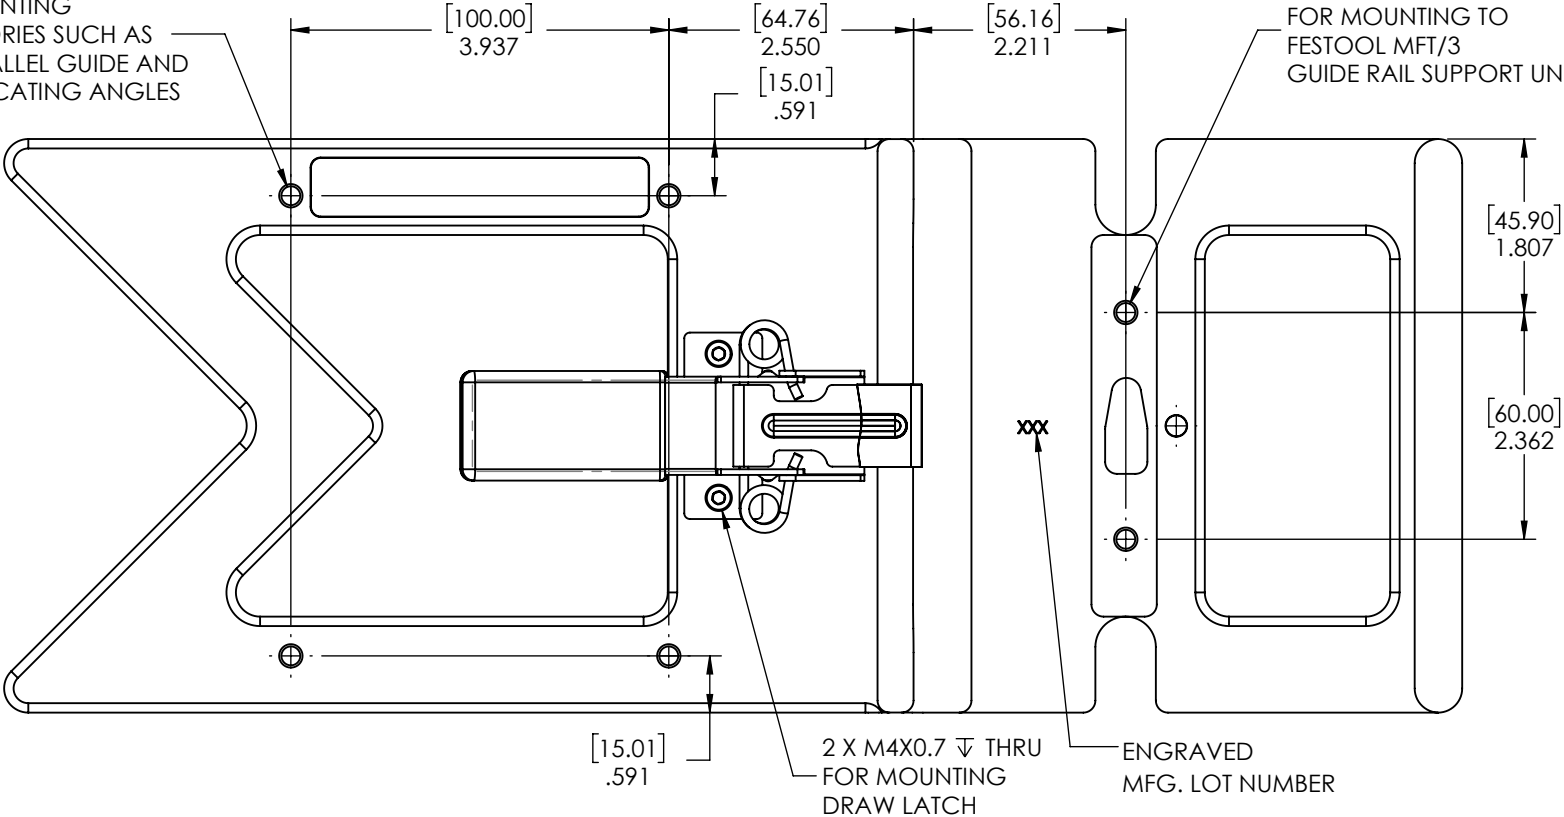

2 X M6X1.0  $\nabla$  THRU  
FOR MOUNTING  
ACCESSORIES SUCH AS  
TPG PARALLEL GUIDE AND  
EDGE LOCATING ANGLES

GRS-16PE GUIDE RAIL SQUARE 61-230 A

DIMENSIONS ARE IN INCHES [MM]  
06/12/20 ©TSO PRODUCTS, LLC